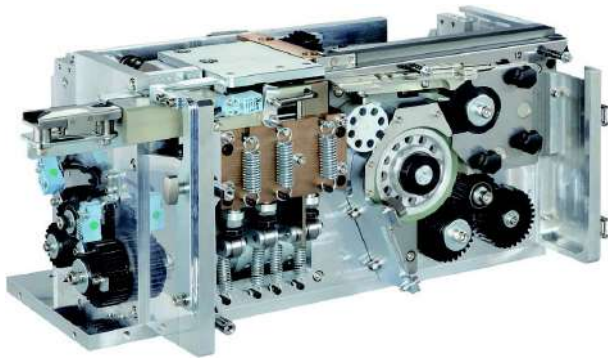

# ATLAS TP-733VTSP

## DESCRIPTION

Atlas TP-733VTSP is a high-performance top-seal pallet strapping system with 2.5 tons of compression, ensuring palletized loads are firmly secured for safe transportation. It's ideal for the corrugated, paper, and glass bottle industries.

## MAIN FEATURES

- Top-mounted state-of-the-art ARES TP-733-SH strapping head.
- All-electric driven design for optimized energy efficiency and precise control.
- Friction weld sealing technology, good for both PP and PET strapping.
- Features Siemens PLC and HMI, a reliable and high-performance controller for automation.

- Strap can be fed at any height, enhancing strapping capacity.
- Movable strap lance.
- Strap end ejector.
- Adjustable speed for strapping head movement.
- Excellent package top detection.
- 30 Preprogram settings for multiple strapping tasks.
- Adjustable compression force up to 2.5 tons
- Dual channel E-stop.