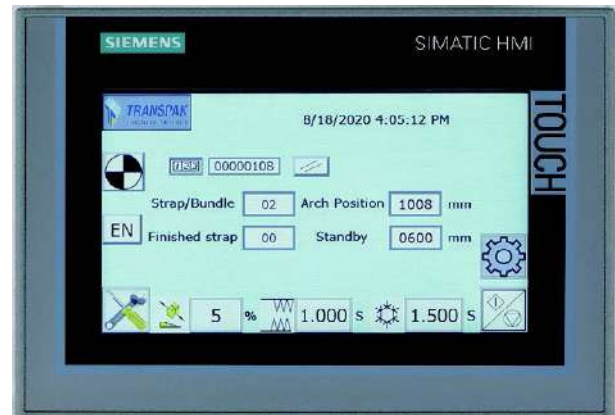

OPTIONS

- Light tower with low strap sensor
- Adding underfeed channel
- Underfeed channel only
- End of strap signal
- Auto feed strap to strapping head
- Automatic self-adjusting strapping head height for next package