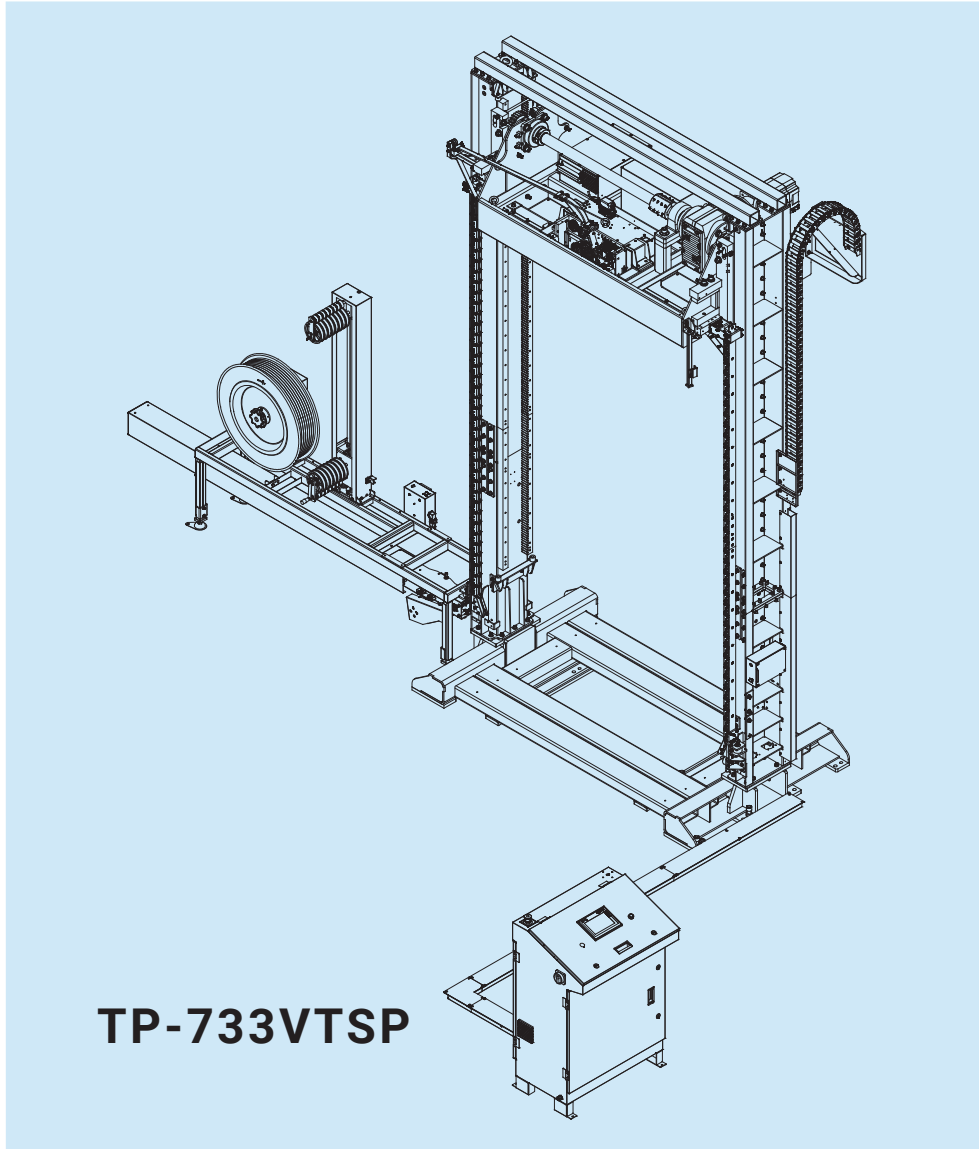

TP-733VTSP

TRANSPAK
TRANSPAK EQUIPMENT CORP.

MADE IN TAIWAN

📍 120 Vantis Drive, Suite 300, Aliso Viejo, CA, 92656

✉ info@corrugatedboxequipment.com

🌐 www.corrugatedboxequipment.com

📞 USA +1 949 242 9516
MEX +52 55 69 52 0707