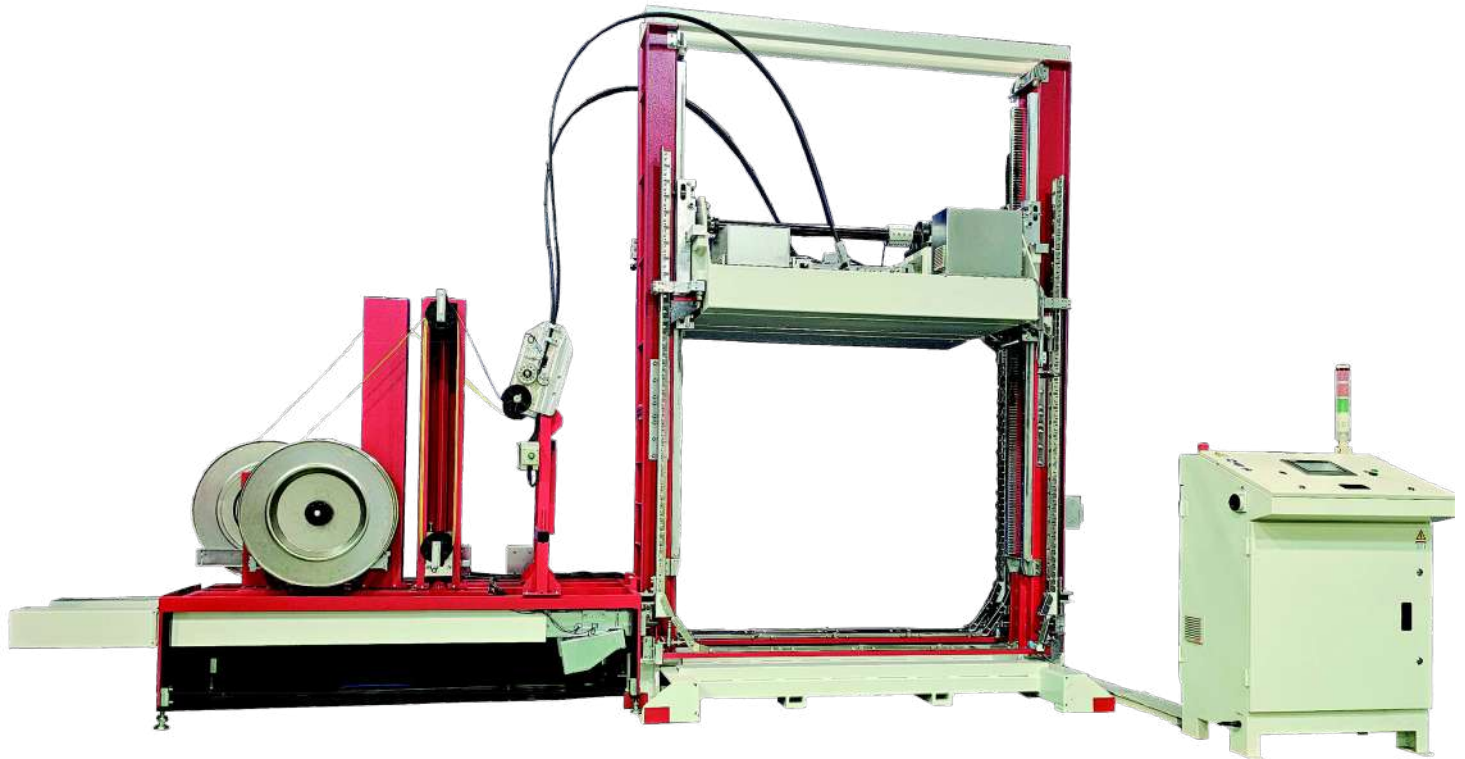

TP-733VTSP

ARCH SIZES TP-733VTSP

H \ W	1600 mm	2000 mm	2400 mm
2050 mm	(S)	V	V
2450 mm	V	V	V
2850 mm	V	V	V

(S) Standard size: 1600 mm (W) x 2050 mm (H)

TECHNICAL DATA

Capacity	Up to 120 pallets/hour
Strap Type	PP and PET strap
Strap Width	9 mm, 12 mm, or 15.5 mm
Tension Range	1100-3200 N (standard) 200-1200N (option)
Strap Core	406 mm
Compression	up to 2500 kg
Electrical Requirements	220V, 380V, 400V, 415V 50/60Hz, 3PH