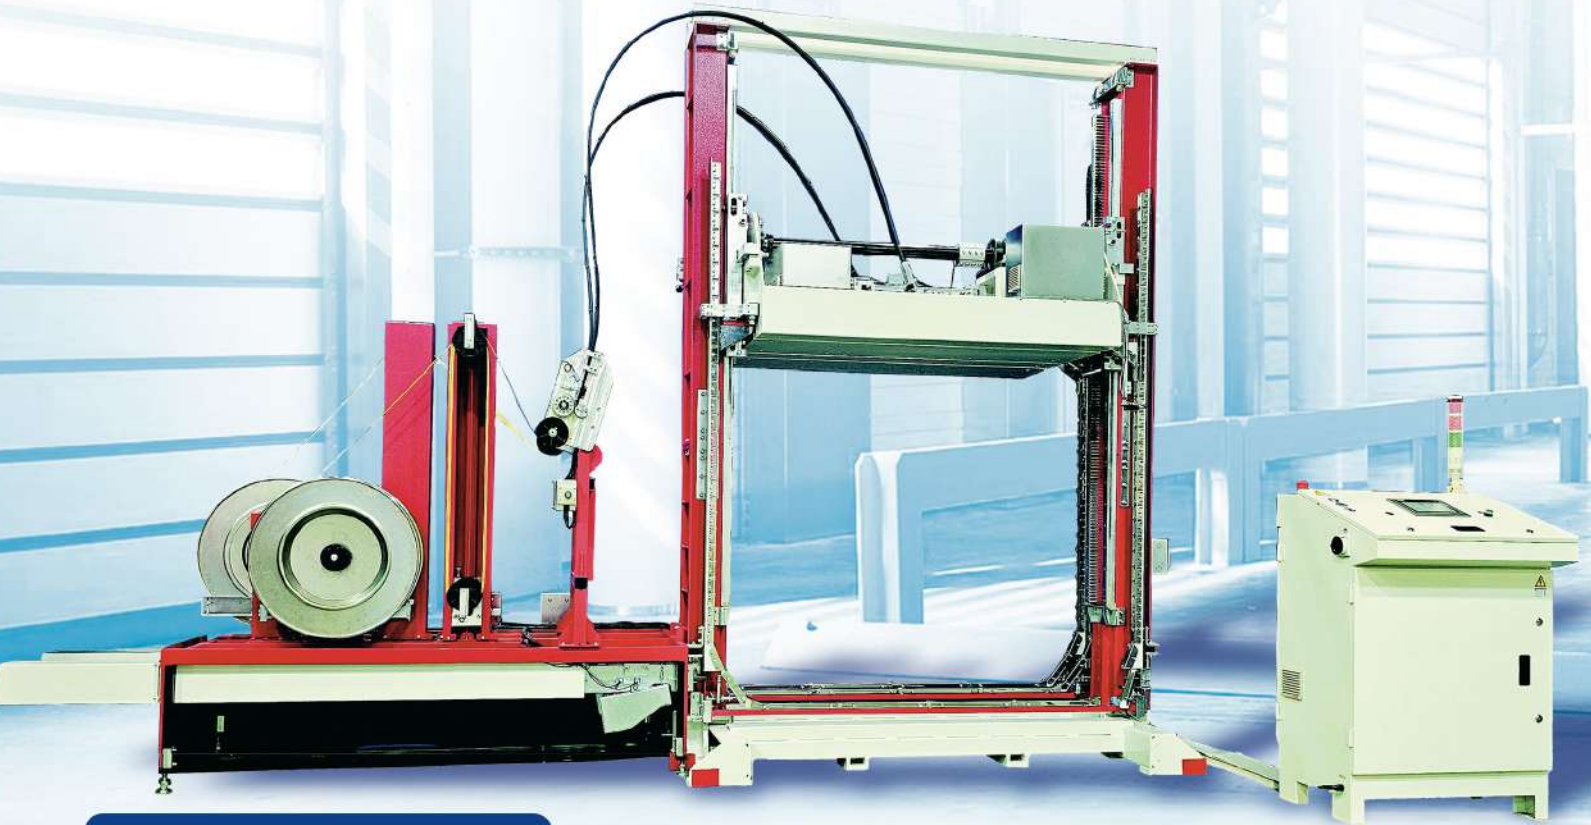

# **TRANSPAK**

TRANSPAK EQUIPMENT CORP.

**ATLAS  
TP-733VTSP**

**THE WORLD'S VALUE LEADER**  
A WORLD-CLASS STRAPPING MACHINE COMPANY

## DESCRIPTION

Atlas TP-733VTSP is a high-performance top-seal pallet strapping system with 2.5 tons of compression, ensuring palletized loads are firmly secured for safe transportation. It's ideal for the corrugated, paper, and glass bottle industries.

## MAIN FEATURES

- Top-mounted state-of-the-art ARES TP-733-SH strapping head.
- All-electric driven design for optimized energy efficiency and precise control.
- Friction weld sealing technology, good for both PP and PET strapping.
- Features Siemens PLC and HMI, a reliable and high-performance controller for automation.

- Strap can be fed at any height, enhancing strapping capacity.
- Movable strap lance.
- Strap end ejector.
- Adjustable speed for strapping head movement.
- Excellent package top detection.
- 30 Preprogram settings for multiple strapping tasks.
- Adjustable compression force up to 2.5 tons
- Dual channel E-stop.